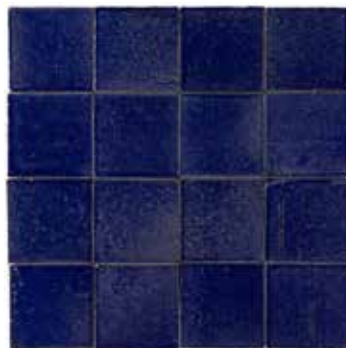

CLARA COLLECTION GLAZE COLORS

Introducing ARTO's New **CLARA Collection** featuring never before seen translucent glazes on a *new 1/2"* blonde bisque body. The CLARA glaze palette highlights the imperfections and movement of the hand crafted rustic Tierra Madre texture. These glazes have a high variation (V3) because of the semitransparent make up of the glaze and the body color showing underneath.

Nougat - Tierra Madre V3

Mango - Tierra Madre V3

Cantaloupe - Tierra Madre V3

Pearl - Tierra Madre V3

Caviar - Tierra Madre V3

Sealion - Tierra Madre V3

Royal - Tierra Madre V3

Denim - Tierra Madre V3

Vanilla - Tierra Madre V3

Apple - Tierra Madre V3

Bermuda - Tierra Madre V3

Mochi - Tierra Madre V3

Fog - Tierra Madre V3

Fossil - Tierra Madre V3

Latte - Tierra Madre V3

TIERRA MADRE TEXTURE, SHAPES, SIZES AND TRIM

Tierra Madre Texture - Tierra Madre translates to “Mother Earth.” This texture pays homage to the majestic natural beauty of California as well as the rest of our planet. Our Tierra Madre texture is achieved by glazing the “back side” of the tile. This texture highlights the natural beauty of our blonde bisque by highlighting its imperfections. Tierra Madre offers a higher color and surface variation as well as irregular edges that make each tile one of a kind.