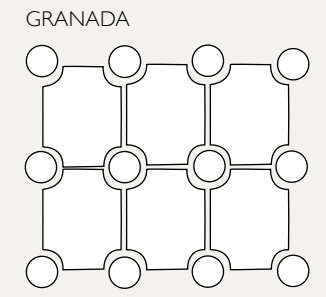

Artillo	Nominal Size	Coverage pc/Sq.Ft.
16 x 16 Square	15 1/2 x 15 1/2	0.56
12 x 12 Square	11 1/2 x 11 1/2	1
10 x 10 Square	9 3/4 x 9 3/4	1.5
8 x 8 Square	7 1/2 x 7 1/2	2.25
6 x 6 Square	5 1/2 x 5 1/2	4
5 x 5 Square	4 3/4 x 4 3/4	6.5
4 x 4 Square	3 7/8 x 3 7/8	9
3 1/2 x 3 1/2 Square	3 3/8 x 3 3/8	10
3 x 3 Square	2 7/8 x 2 7/8	13
2X2 Square	2 x 2	28
8 x 16 Rectangle	7 1/2 x 15 1/2	1.12
4 x 16 Rectangle	3 7/8 x 15 3/8	2
8 x 12 Rectangle	7 7/8 x 11 1/2	1.5
6 x 12 Rectangle	5 1/4 x 11 1/2	2
4 x 12 Rectangle	3 3/4 x 11 7/8	3
3 x 6 Rectangle	2 7/8 x 5 7/8	7
2 x 4 Rectangle	2 x 4 1/4	13
1 x 9 Rectangle	1 x 8 3/4	16
*2 x 8 Thin Rectangle	2 1/4 x 7 1/2 x 1/2	7
*2 x 4 Thin Rectangle	2 x 4 x 1/2	16
8 x 8 Clipped Corner	7 3/4 x 6 x 2	2.25
12 x 12 Clipped Corner	11 1/2 x 9 1/2 x 2 3/8	1
Diamond	8 x 13 1/4	2.7
Mini Diamond	2 3/4 x 4 3/4	16
14" Hexagon	13 3/4 x 13 3/4	.8
12" Hexagon	11 1/2 x 11 1/2	1.14
11" Colonial Hexagon	10 1/2 x 10 1/2	1.5
8" Hexagon	7 1/2 x 7 1/2	2.5
6" Hexagon	5 3/4 x 5 3/4	4.25
7" Triangle	7 1/4 x 7 1/4 x 7 1/4	6
Durango	11 1/4 x 15 1/4	1.1
Mini Durango	3 x 3 3/4	13
Conche	8 x 8	4
16 x 18 San Felipe	15 3/4 x 17 3/4	.67
12 x 13 San Felipe	11 3/4 x 12 3/8	1.5
**9 x 11 San Felipe	9 x 11 1/4	1.65
Mini San Felipe	2 7/8 x 3 3/8	15
Eye of Felipe	8 x 10	3
**Pata Grande	11 x 11	1.25
Mini Pata Grande	4 x 4	12

Coverage for the Artillo Collection is based on 1/2" grout joints. All Artillo tile are 3/4" nominal thickness unless stated otherwise.

DIAMOND

SAN FELIPE

HEXAGON

CONCHE

PATA GRANDE

DURANGO

EYE OF FELIPE

Pattern 5(b)
 EYE OF FELIPE & 12 X 13 SAN FELIPE

*2x8 Thin Rectangle and 2x4 Thin Rectangle are 1/2" thick.
 **9x11 San Felipe and 11x11 Pata Grande have a pillowed edge.

12x12 Artillo, Normandy Cream

Stairtreads, Concrete Decorative Liners and Chair rails are available in the Artillo Collection.