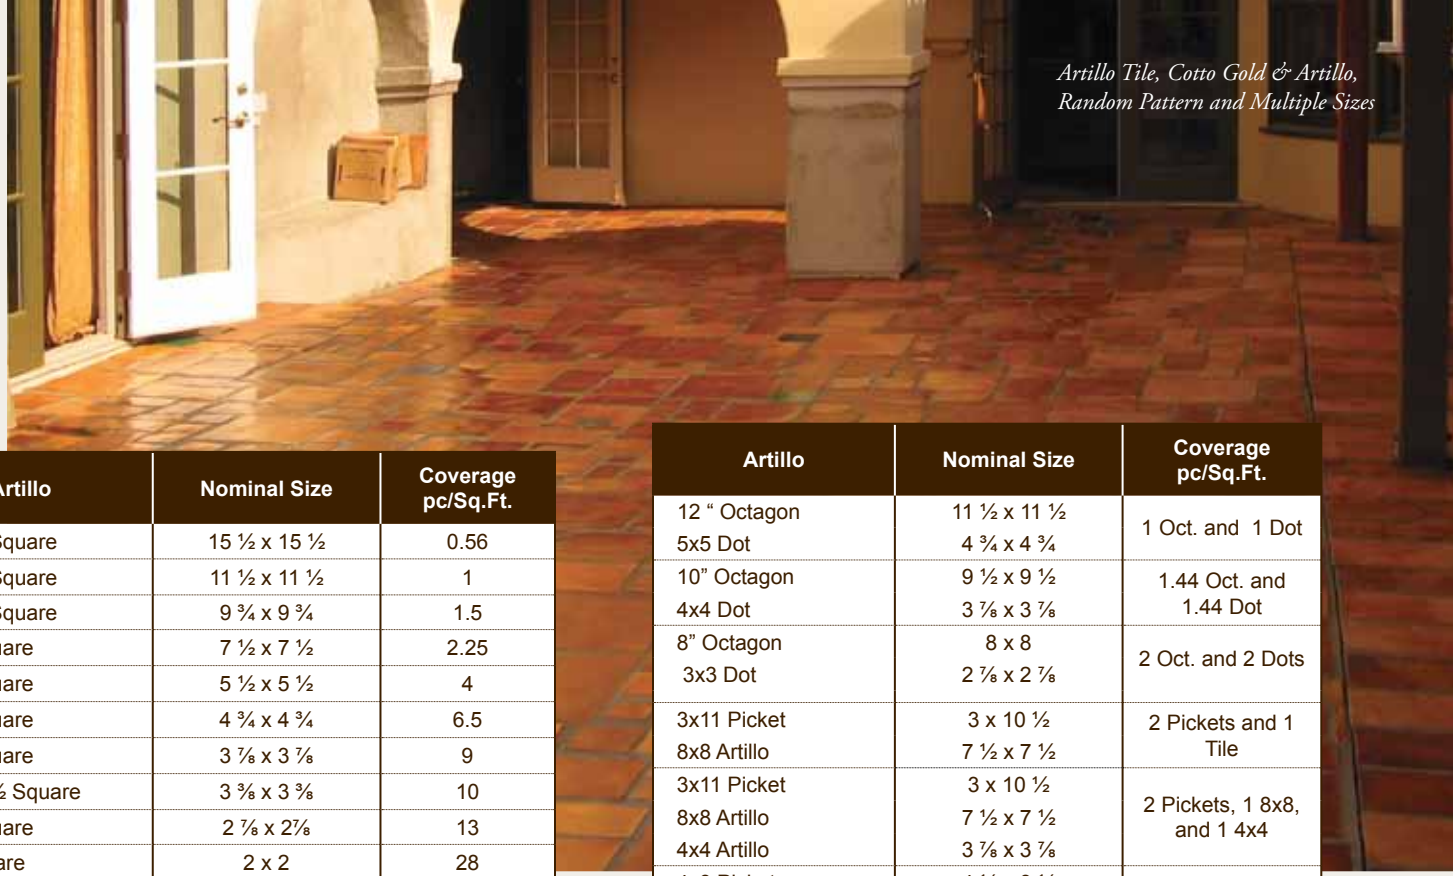

Artillo Cafe'

Jewelry for Artillo

Complete the look with *Hand Painted Decos*. 25 Traditional Designs are available in 3x3, 4x4, 5x5 and 6x6. ARTO creates the high fire bodies which are freeze/thaw resistant and can be made for pools and fountains. They are perfect for stair raisers. Custom colors and address numbers available. CALL for pricing. Made in Los Angeles, California

16x16 Artillo, Normandy Cream
Artillo Stairtreads, Normandy Cream
5x5 Deco SD105-b
5x5 Deco SD113-a

*Images DO NOT represent actual color please order a sample

Artillo Tile, Cotto Gold & Artillo, Random Pattern and Multiple Sizes

9x11 San Felipe, Tuscan Mustard

Artillo	Nominal Size	Coverage pc/Sq.Ft.
12" Octagon	11 1/2 x 11 1/2	1 Oct. and 1 Dot
5x5 Dot	4 3/4 x 4 3/4	
10" Octagon	9 1/2 x 9 1/2	1.44 Oct. and 1.44 Dot
4x4 Dot	3 7/8 x 3 7/8	
8" Octagon	8 x 8	2 Oct. and 2 Dots
3x3 Dot	2 7/8 x 2 7/8	
3x11 Picket	3 x 10 1/2	2 Pickets and 1 Tile
8x8 Artillo	7 1/2 x 7 1/2	
3x11 Picket	3 x 10 1/2	2 Pickets, 1 8x8, and 1 4x4
8x8 Artillo	7 1/2 x 7 1/2	
4x4 Artillo	3 7/8 x 3 7/8	
4x8 Picket	4 1/4 x 8 1/4	4 Pickets and 2 Tiles
4x4 Artillo	3 7/8 x 3 7/8	
7x9 Granada	7 1/4 x 9 1/8	2 Granada and 3 Dots
3x3 Round Dots	3 1/4 x 3 1/4	