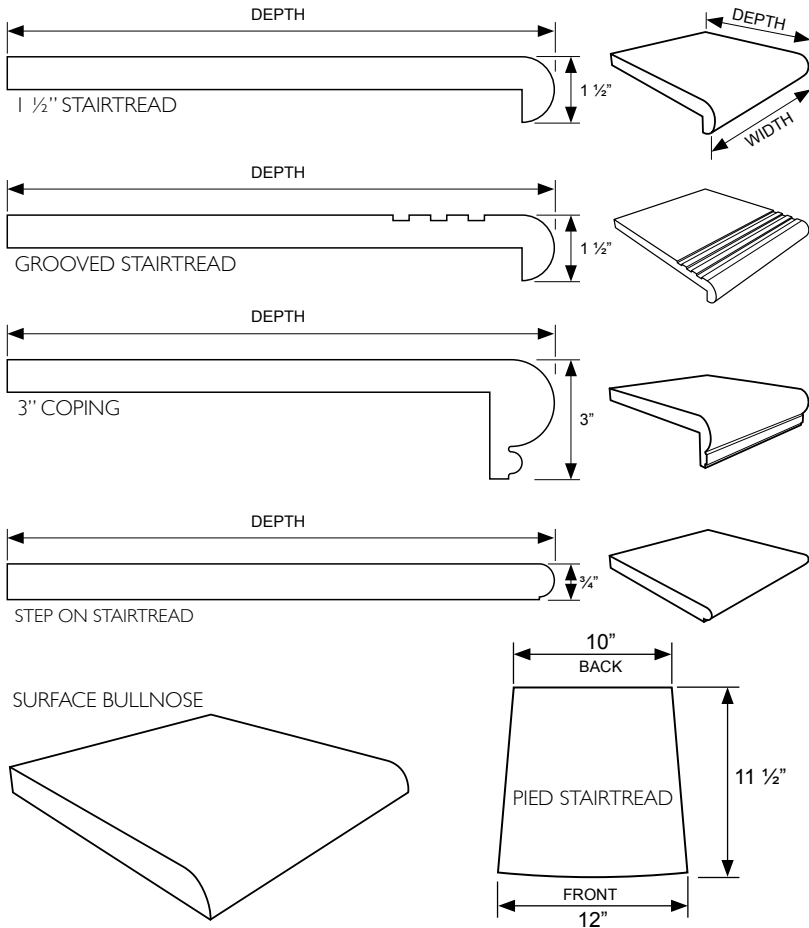

Coverage for the Artillo Collection is based on 1/2" grout joints. All Artillo tile are 3/4" nominal thickness unless stated otherwise.

DIAMOND

SAN FELIPE

HEXAGON

CONCHE

PATA GRANDE

DURANGO

EYE OF FELIPE

Pattern 5(b)
 EYE OF FELIPE & 12 X 13 SAN FELIPE

*2x8 Thin Rectangle and 2x4 Thin Rectangle are 1/2" thick.
 **9x11 San Felipe and 11x11 Pata Grande have a pillowed edge.

12x12 Artillo, Normandy Cream

Stairtreads, Concrete Decorative Liners and Chair rails are available in the Artillo Collection.

See them online:
www.artobrick.com

ARTILLO ACCESSORIES

Artillo Accessories	Nominal Size Depth x Width x Height
12 x 6 Stairtread	11 1/2 x 5 1/2 x 1 1/2
12" Stairtread	11 1/2 x 11 1/2 x 1 1/2
*12" Pied Stairtread (see diagram)	11 1/2 x (10x12) x 1 1/2
12" Stairtread Corner	11 1/2 x 11 1/2 x 1 1/2
13 1/4" Stairtread	12 1/2 x 11 1/2 x 1 1/2
13 1/4" Stairtread Left & Right Corner	12 1/2 x 11 1/2 x 1 1/2
16 1/4" Stairtread	15 1/2 x 11 1/2 x 1 1/2
16 1/4" Stairtread Left & Right Corner	15 1/2 x 11 1/2 x 1 1/2
19 3/4" Stairtread	19 x 11 1/4 x 1 1/2
19 3/4" Stairtread Left & Right Corner	19 x 11 1/4 x 1 1/2
Grooved Stairtread	11 1/2 x 11 1/2 x 1 1/2
Grooved Stairtread Left & Right Corner	11 1/2 x 11 1/2 x 1 1/2
12 x 12 3" Coping	12 x 12 x 3
12 x 12 3" Coping Corner	12 x 12 x 3
18 x 18 3" Coping	18 x 18 x 3
18 x 18 3" Coping Corner	18 x 18 x 3
Step On Stairtread	12 x 12
Step On Stairtread Corner	12 x 12
12 x 12 Surface Bull Nose (SBN)	12 x 12
12 x 12 SBN Corner	12 x 12
16 x 16 SBN	16 x 16
16 x 16 SBN Corner	16 x 16
8 x 8 SBN	8 x 8
8 x 8 SBN Corner	8 x 8
4 x 8 Long Side SBN	4 x 8
4 x 8 Short Side SBN	4 x 8
3 x 12 Long Side SBN	3 x 12 1/2
6 x 6 Sanitary Cove Base Bullnose Top	1 1/4 x 5 3/4 x 5 3/4
8 x 8 Sanitary Cove Base Flat Top	1 1/4 x 8 x 8
12 x 6 Sanitary Cove Base Flat Top	1 1/4 x 12 x 6