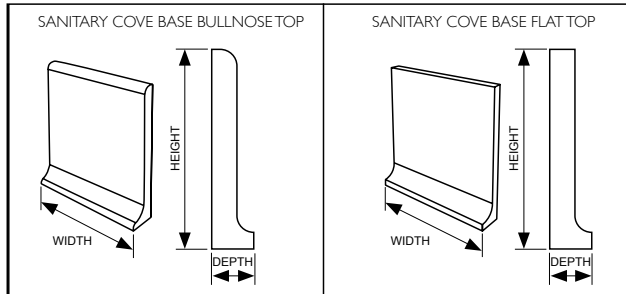

ARTILLO ACCESSORIES

Artillo Accessories	Nominal Size Depth x Width x Height
12 x 6 Stairtread	11 1/2 x 5 1/2 x 1 1/2
12" Stairtread	11 1/2 x 11 1/2 x 1 1/2
*12" Pied Stairtread (see diagram)	11 1/2 x (10x12) x 1 1/2
12" Stairtread Corner	11 1/2 x 11 1/2 x 1 1/2
13 1/4" Stairtread	12 1/2 x 11 1/2 x 1 1/2
13 1/4" Stairtread Left & Right Corner	12 1/2 x 11 1/2 x 1 1/2
16 1/4" Stairtread	15 1/2 x 11 1/2 x 1 1/2
16 1/4" Stairtread Left & Right Corner	15 1/2 x 11 1/2 x 1 1/2
19 3/4" Stairtread	19 x 11 1/4 x 1 1/2
19 3/4" Stairtread Left & Right Corner	19 x 11 1/4 x 1 1/2
Grooved Stairtread	11 1/2 x 11 1/2 x 1 1/2
Grooved Stairtread Left & Right Corner	11 1/2 x 11 1/2 x 1 1/2
12 x 12 3" Coping	12 x 12 x 3
12 x 12 3" Coping Corner	12 x 12 x 3
18 x 18 3" Coping	18 x 18 x 3
18 x 18 3" Coping Corner	18 x 18 x 3
Step On Stairtread	12 x 12
Step On Stairtread Corner	12 x 12
12 x 12 Surface Bull Nose (SBN)	12 x 12
12 x 12 SBN Corner	12 x 12
16 x 16 SBN	16 x 16
16 x 16 SBN Corner	16 x 16
8 x 8 SBN	8 x 8
8 x 8 SBN Corner	8 x 8
4 x 8 Long Side SBN	4 x 8
4 x 8 Short Side SBN	4 x 8
3 x 12 Long Side SBN	3 x 12 1/2
6 x 6 Sanitary Cove Base Bullnose Top	1 1/4 x 5 3/4 x 5 3/4
8 x 8 Sanitary Cove Base Flat Top	1 1/4 x 8 x 8
12 x 6 Sanitary Cove Base Flat Top	1 1/4 x 12 x 6