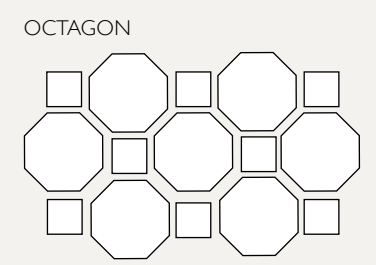

12x12 Artillo, Normandy Cream

Stairtreads, Concrete Decorative Liners and Chair rails are available in the Artillo Collection.

See them online:
www.artobrick.com