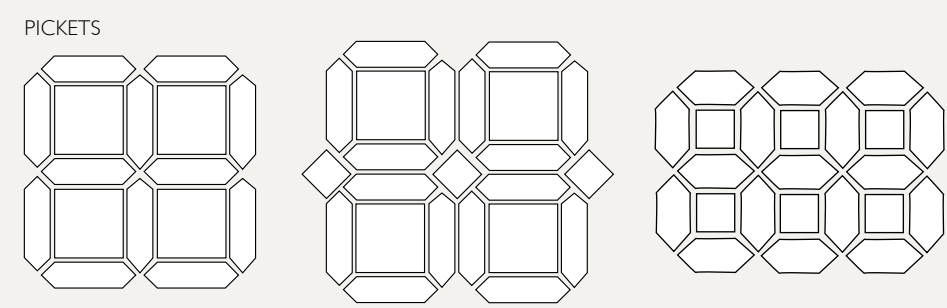

12x12 Artillo, Normandy Cream

Stairtreads, Concrete Decorative Liners and Chair rails are available in the Artillo Collection.

See them online:
www.artobrick.com