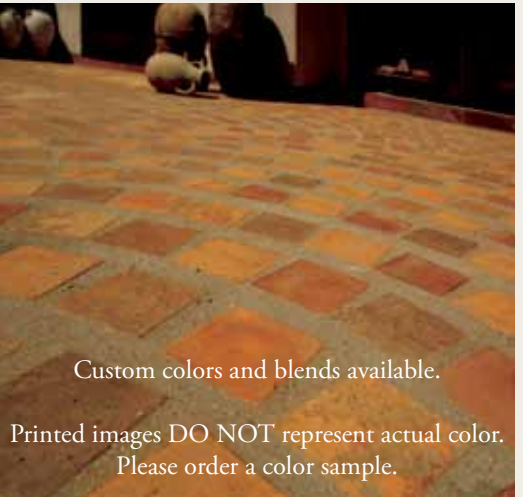

ARTILLO COLLECTION

Arto ARTO

Color Variation & Texture

ARTO's Signature *Rustic Elegance* is achieved with the use of natural materials and enhanced by handcrafting each unit. All photographs are representative but color and appearance of products shipped may differ from images shown in this brochure or on www.artobrick.com

Cotto Gold

Spanish Cotto

Cotto Dark

Josie Blend

Tuscan Mustard

Normandy Cream

Custom colors and blends available.
Printed images DO NOT represent actual color.
Please order a color sample.

Mission Red