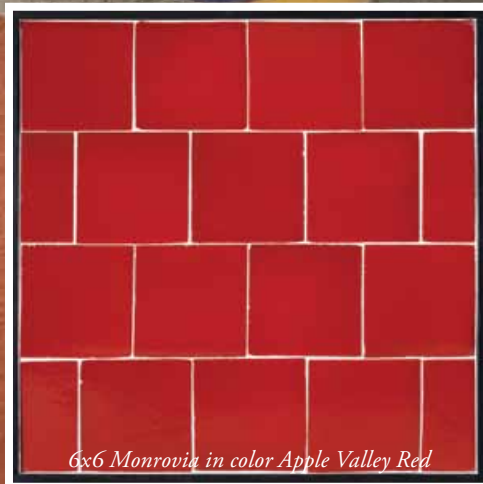

TILE
MADE IN
CALIFORNIA

6x6 Monrovia in color Copper

MONROVIA TILE

High Fire Old School Terracotta Made California Style Extruded But Rustic
12 Standard Colors 10 Glazed & 2 Unglazed
See Complete Glaze Color Palette at westernquarry.com

4x4

4x8

6x6 Monrovia in color Hazard County Orange

6x6 Monrovia in color Braun

4x12

6x6

6x6 Monrovia in color Red Iron

6x6 Monrovia in color Yellow stone

6x12

12x12

6x6 Monrovia in color Apple Valley Red

6x6 Monrovia in color Buckskin

Chair Rail

LBX Stairtread

Thickness 5/8" nominal Square Edges & Square Corners