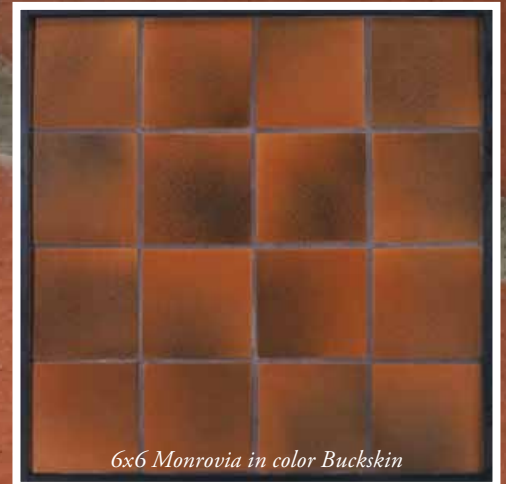

TILE
MADE IN
CALIFORNIA

6x6 Monrovia in color Copper

MONROVIA TILE

High Fire Old School Terracotta Made California Style Extruded But Rustic
12 Standard Colors 10 Glazed & 2 Unglazed
See Complete Glaze Color Palette at westernquarry.com

4x4

4x8

6x6 Monrovia in color Hazard County Orange

6x6 Monrovia in color Braun

4x12

6x6

6x6 Monrovia in color Red Iron

6x6 Monrovia in color Yellow stone

6x12

12x12

6x6 Monrovia in color Apple Valley Red

6x6 Monrovia in color Buckskin

Chair Rail

LBX Stairtread

Thickness 5/8" nominal Square Edges & Square Corners