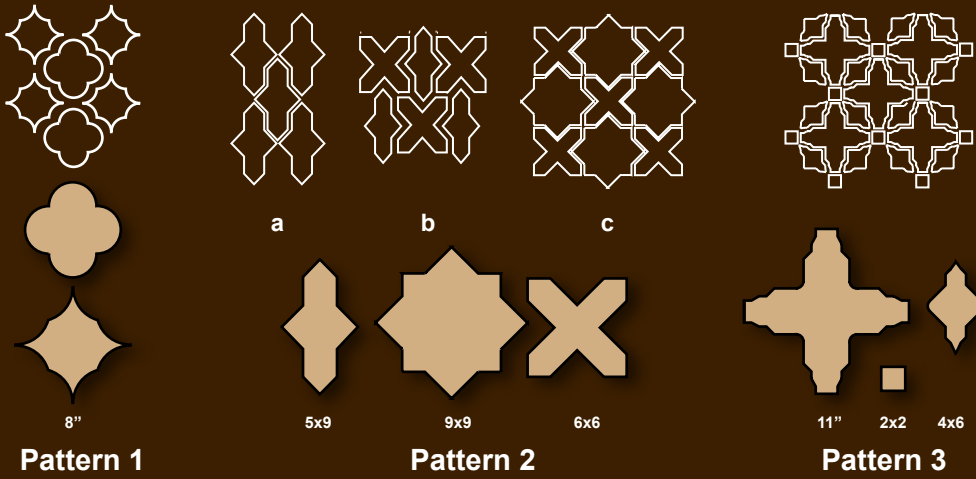

Arto ARTO

ARABESQUE

*product: Arabesque Pattern 8(c)
color shown: Artillo*

Arabesque is available in all ARTO colors and textures. This durable concrete tile can be used for both interior and exterior applications. Great for an accent wall or floor and compliment ARTO's Artillo line of tiles.

Arto **ARTO**

All shapes are available 3/4" thick for mortar set.