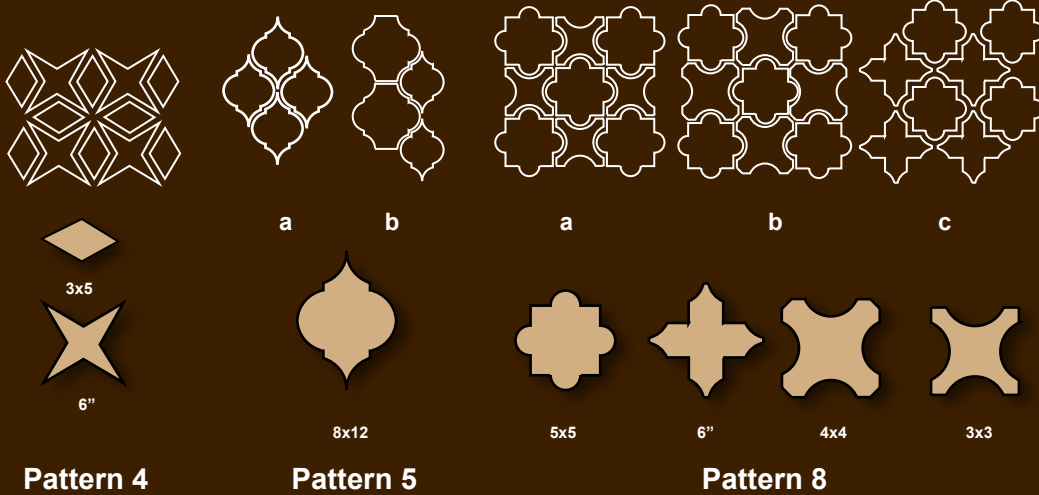

Arto ARTO

ARABESQUE

*product: Arabesque Pattern 8(c)
color shown: Artillo*

Arabesque is available in all ARTO colors and textures. This durable concrete tile can be used for both interior and exterior applications. Great for an accent wall or floor and compliment ARTO's Artillo line of tiles.

Arto **ARTO**

All shapes are available 3/4" thick for mortar set.