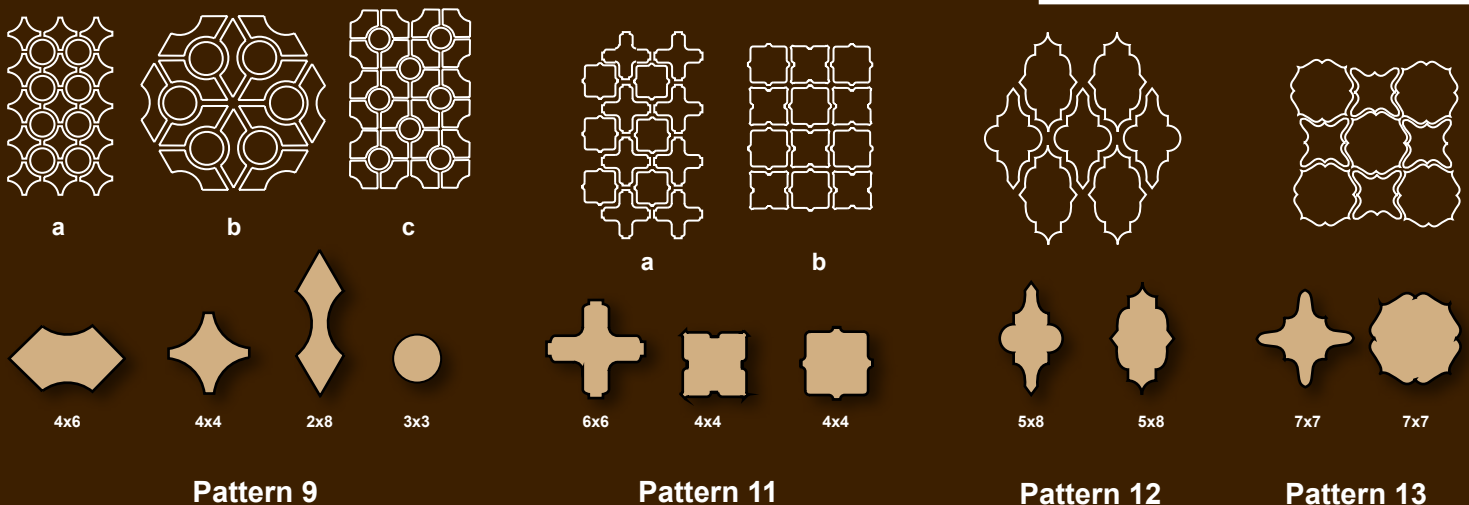

Arto ARTO

ARABESQUE

*product: Arabesque Pattern 8(c)
color shown: Artillo*

Arabesque is available in all ARTO colors and textures. This durable concrete tile can be used for both interior and exterior applications. Great for an accent wall or floor and compliment ARTO's Artillo line of tiles.

Arto **ARTO**

All shapes are available 3/4" thick for mortar set.