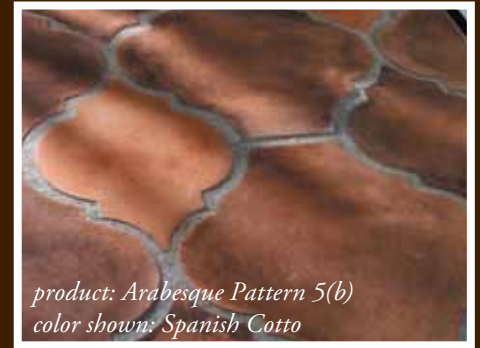

Arto ARTO

ARABESQUE

*product: Arabesque Pattern 8(c)
color shown: Artillo*

Arabesque is available in all ARTO colors and textures. This durable concrete tile can be used for both interior and exterior applications. Great for an accent wall or floor and compliment ARTO's Artillo line of tiles.

Arto **ARTO**

All shapes are available 3/4" thick for mortar set.