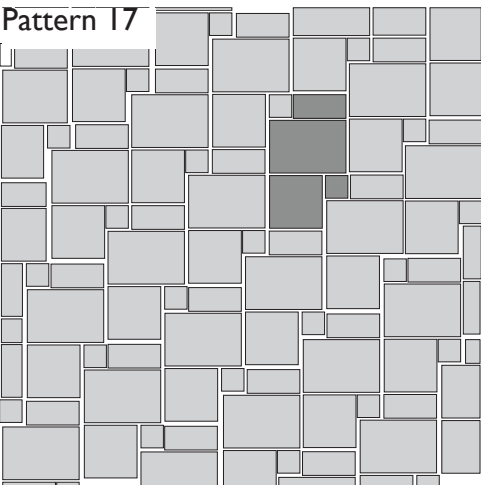

Pattern 5

- a. 42.86% 4x8 and 57.14% 8x8 Artillo
- b. 42.86% 6x12 and 57.14% 12x12 Artillo
- c. 42.86% 8x16 and 57.14% 16x16 Artillo

Pattern 6

- a. 14.29% 6x6, 28.57% 6x12 and 57.14% 12x12 Artillo
- b. 14.15% 8x8, 28.62% 8x16 and 57.23% 16x16 Artillo

# ARTILLO PATTERNS

Patterns Based on 1/2" Grout Joints.

Pattern 13

- a. 25% 6x6, 50% 6x12 and 25% 12x12 Artillo
- b. 25% 8x8, 50% 8x16 and 25% 16x16 Artillo

Pattern 14

- a. 4% 6x6, 32% 6x12 and 64% 12x12 Artillo
- b. 4% 8x8, 32% 8x16 and 64% 16x16 Artillo

Pattern 15

- a. 50% 6x12 and 50% 12x12 Artillo
- b. 50% 8x16 and 50% 16x16 Artillo

Pattern 16

- a. 50% 6x12 and 50% 12x12 Artillo
- b. 50% 8x16 and 50% 16x16 Artillo

Pattern 17

- 8% 3.5x3.5, 15% 4x8, 31% 8x8, and 46% 8x12,

Pattern 18

- 10% 8x8, 30% 8x16 and 60% 16x16