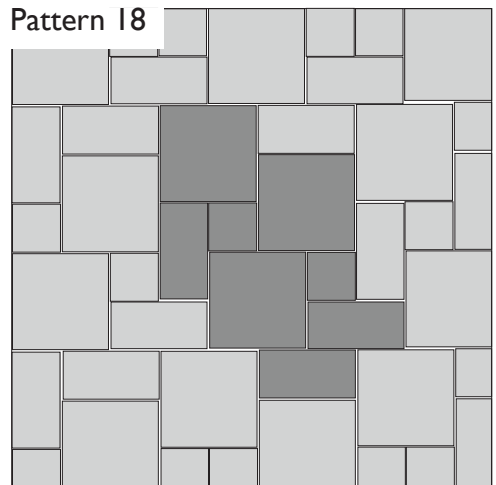

Pattern 5

- a. 42.86% 4x8 and 57.14% 8x8 Artillo
- b. 42.86% 6x12 and 57.14% 12x12 Artillo
- c. 42.86% 8x16 and 57.14% 16x16 Artillo

Pattern 6

- a. 14.29% 6x6, 28.57% 6x12 and 57.14% 12x12 Artillo
- b. 14.15% 8x8, 28.62% 8x16 and 57.23% 16x16 Artillo

# ARTILLO PATTERNS

Patterns Based on 1/2" Grout Joints.

Pattern 13

- a. 25% 6x6, 50% 6x12 and 25% 12x12 Artillo
- b. 25% 8x8, 50% 8x16 and 25% 16x16 Artillo

Pattern 14

- a. 4% 6x6, 32% 6x12 and 64% 12x12 Artillo
- b. 4% 8x8, 32% 8x16 and 64% 16x16 Artillo

Pattern 15

- a. 50% 6x12 and 50% 12x12 Artillo
- b. 50% 8x16 and 50% 16x16 Artillo

Pattern 16

- a. 50% 6x12 and 50% 12x12 Artillo
- b. 50% 8x16 and 50% 16x16 Artillo

Pattern 17

- 8% 3.5x3.5, 15% 4x8, 31% 8x8, and 46% 8x12,

Pattern 18

- 10% 8x8, 30% 8x16 and 60% 16x16